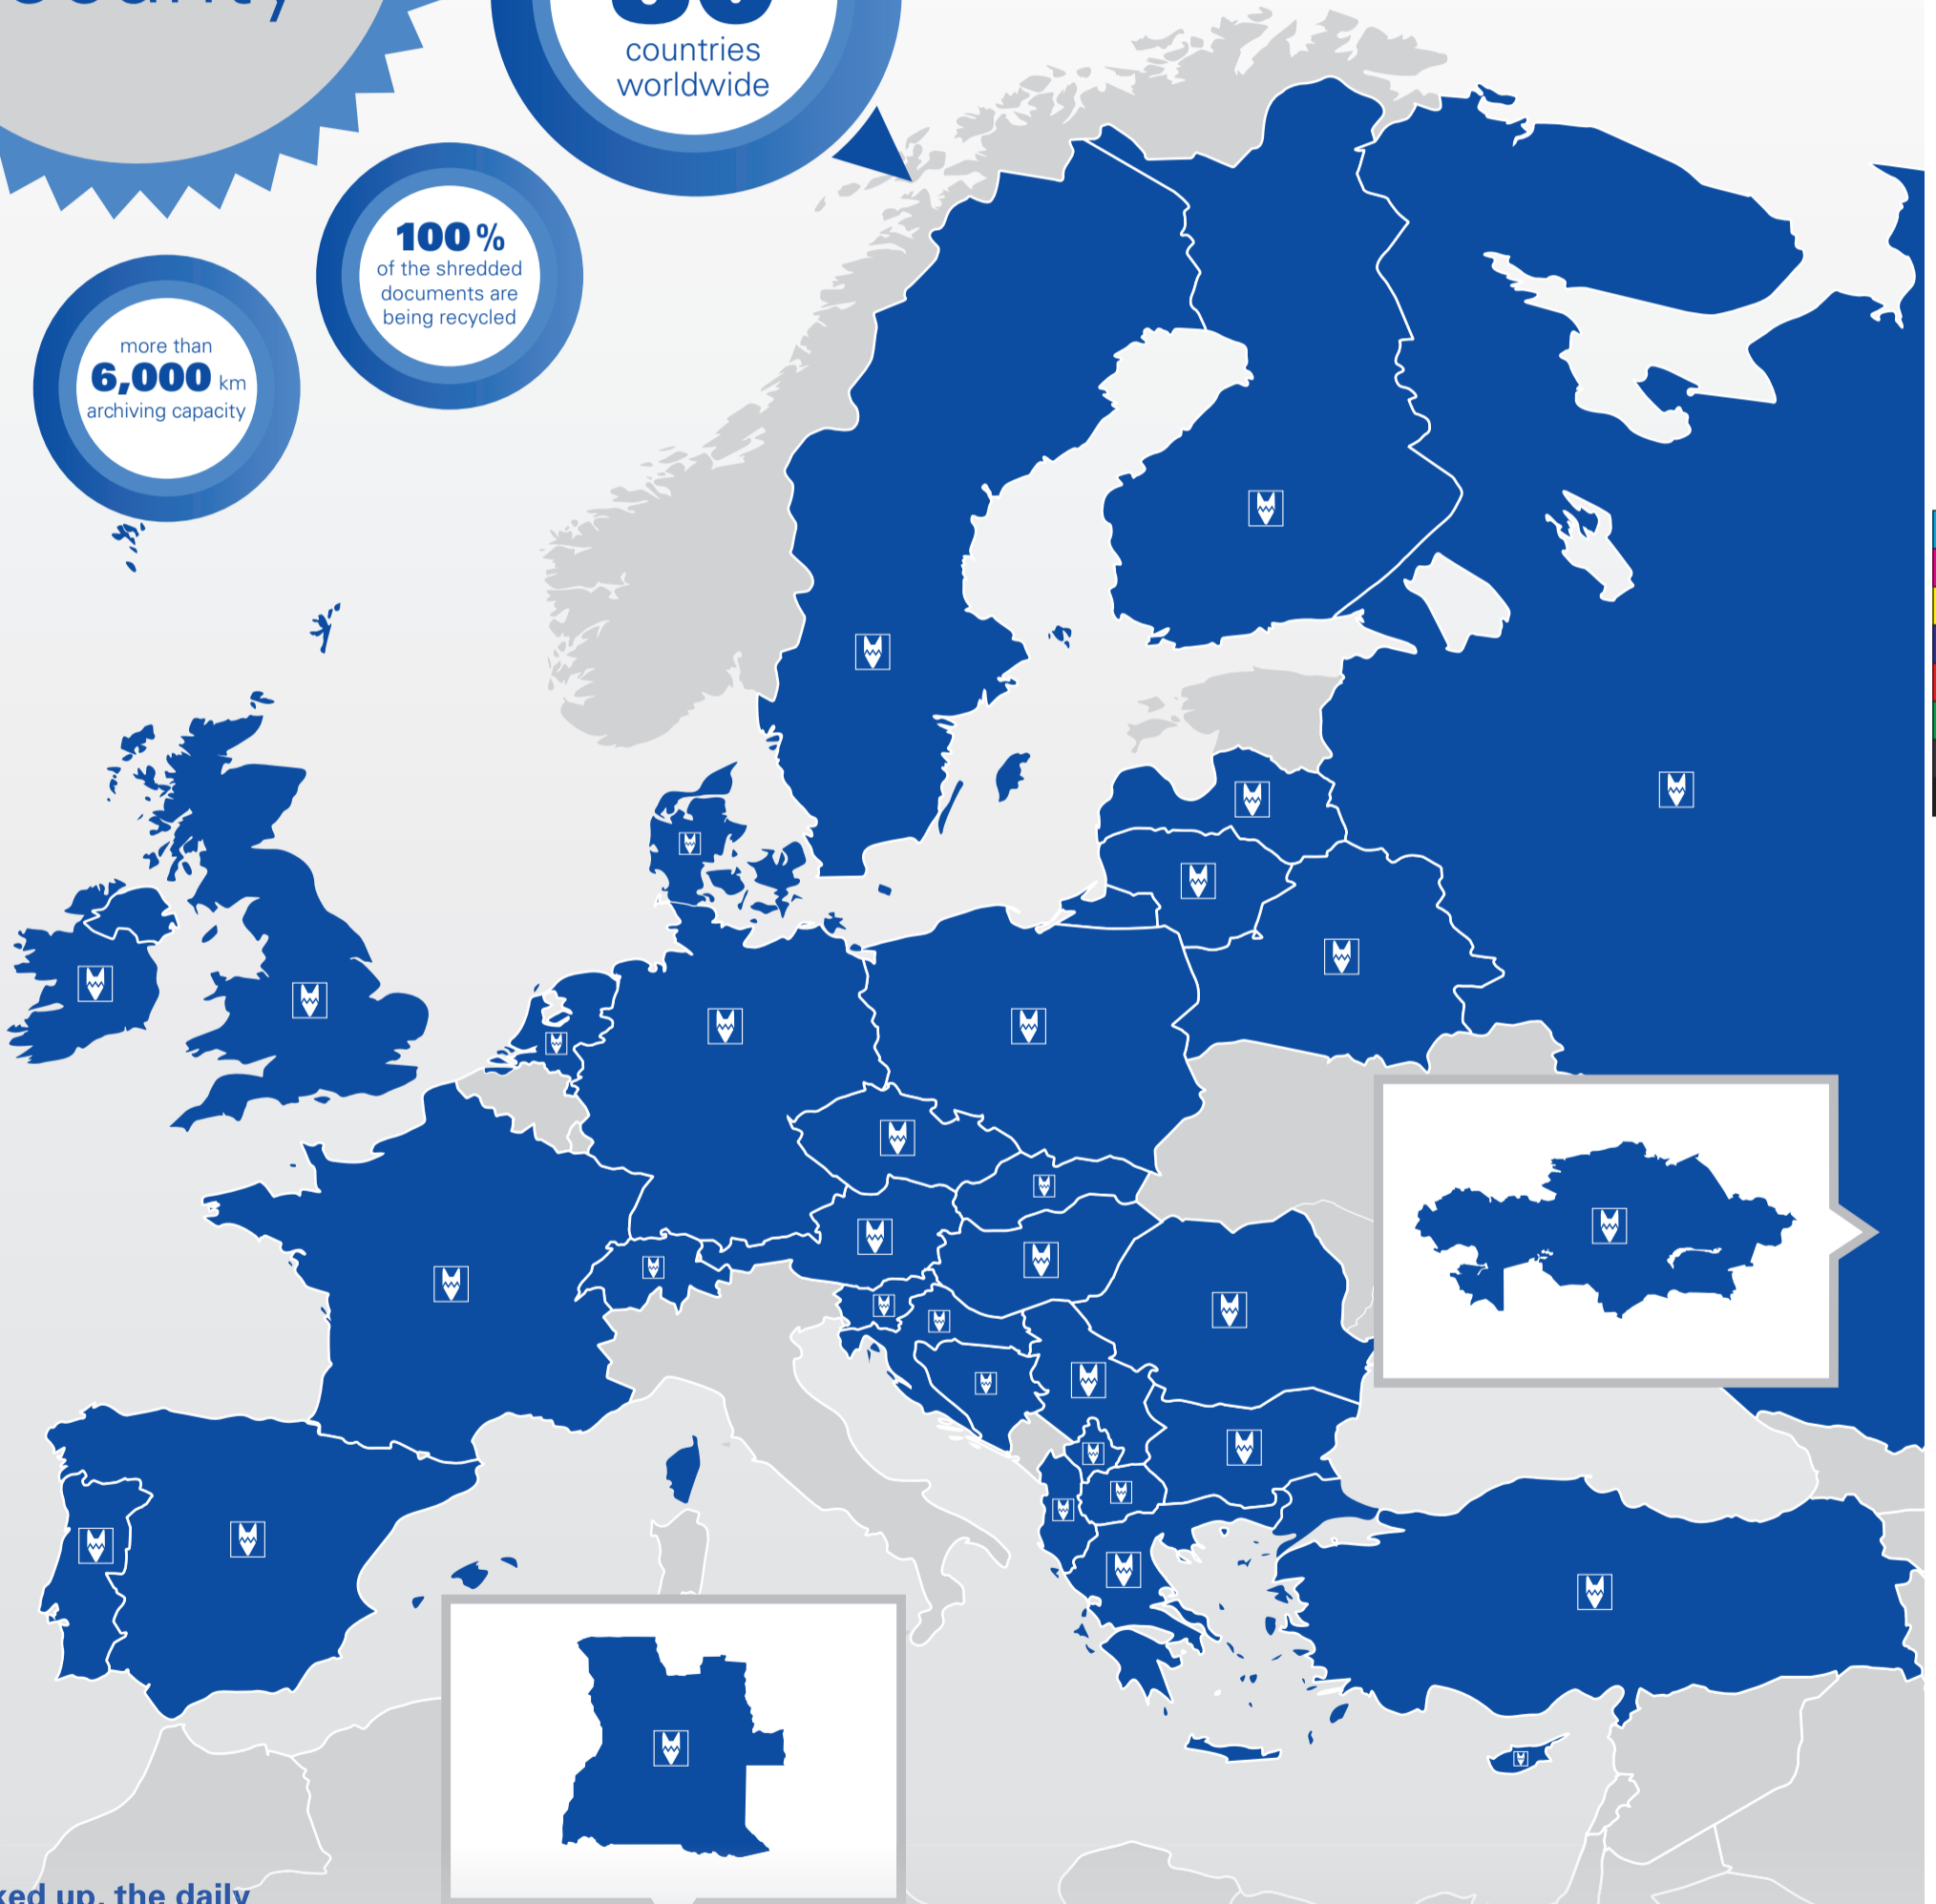

INTERNATIONAL REISSWOLF
SERVICES & PARTNER-NETWORK

100%
security

disposing
200,000
tons of data

in more than
30
countries
worldwide

100%
of the shredded
documents are
being recycled

more than
6,000 km
archiving capacity

Stacked up, the daily
amount of conventional
files would be as high as
45 Eiffel Towers.

If you wish to **contact** REISSWOLF International,
please visit www.reisswolf.net or call **+49 40 69 666 78-0**